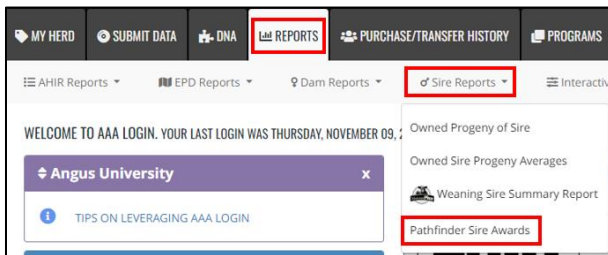

ANGUS

THE BUSINESS BREED

How to Access Online Pathfinder Certificates

1. Login to your AAA Login account.
2. **For dams:** Reports > Dam Reports > Pathfinder Dam Awards

3. **For sires:** Reports > Sire Reports > Pathfinder Sire Awards

4. Certificates can be searched by individual member codes associated with the account, by tag/tattoo, animals name, or registration number. To view all certificates, click “Search” without entering criteria.