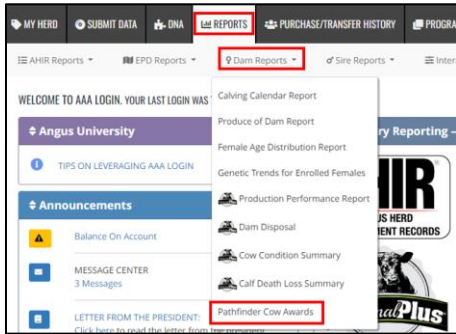

ANGUS

THE BUSINESS BREED

How to Access Online Pathfinder Certificates

1. Login to your AAA Login account.
2. **For dams:** Reports > Dam Reports > Pathfinder Dam Awards

3. **For sires:** Reports > Sire Reports > Pathfinder Sire Awards

4. Certificates can be searched by individual member codes associated with the account, by tag/tattoo, animals name, or registration number. To view all certificates, click “Search” without entering criteria.