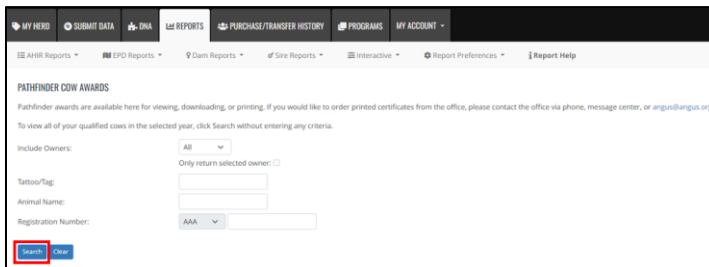

ANGUS

THE BUSINESS BREED

How to Access Online Pathfinder Certificates

1. Login to your AAA Login account.
2. **For dams:** Reports > Dam Reports > Pathfinder Dam Awards

3. **For sires:** Reports > Sire Reports > Pathfinder Sire Awards

4. Certificates can be searched by individual member codes associated with the account, by tag/tattoo, animals name, or registration number. To view all certificates, click “Search” without entering criteria.